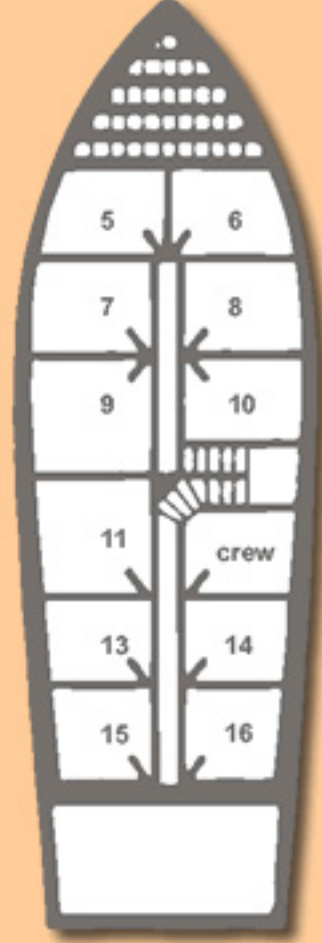

Gray areas indicate observation decks.

○ = restrooms

Upper Deck

Main Deck

Lower Deck